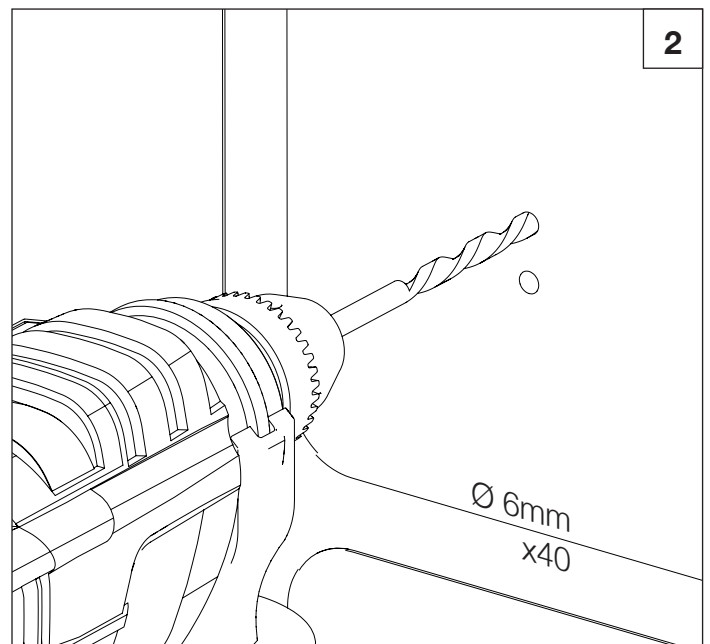

Retro

rvb[®]
Innovation since 1935

6220.11.55

Porte-papier toilette
Toiletpapier houder
Toilet paper holder

RA0.V01